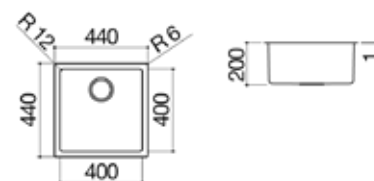

SATIN FINISH AISI 316 STAINLESS STEEL code 1QR706

FEB FT

Accessories: 71

- extra-dik AISI 316 roestvrij staal
- Spoelbak radius "12"
- bakuitvoering: 3" 1/2, korfzeef, B overloop
- onderkast voor bakken
- vlakinbouw: 50 cm
- onderbouw: 60 cm
- 40 x 40 x 20 h cm spoelbak
- 42 x 42 cm uitgesneden + inkeping voor overloop vlak en onderbouw: zie technische tekening
- 50 x 40 x 20 h cm spoelbak
- 52 x 42 cm uitgesneden + inkeping voor overloop vlak en onderbouw: zie technische fiche