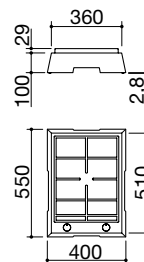

FST

Accessories: 34 35

- Extra dik AISI 316 roestvrij staal
- Gietijzeren pandrager
- Dubbele regelbrander
- Uitgevoerd met elektronische activering op batterij, veiligheidsklep, eco-flame
- Voorbereid voor LPG-voorziening
- Waterdichte hoes

Brandervermogen:

- 1 dubbele ring: 4.7 kW (centraal 0.8 kW en ring 3.9 kW)