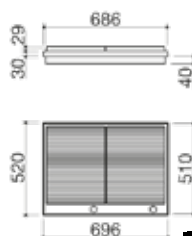

TEB

- extra dik AISI 316 roestvrij staal
- barbecue met elektrisch element
- gietijzeren rooster
- 2 kookzones
- lavasteen om kookvocht op te nemen
- AISI 304 roestvrij staal verwijderbare bak
- progressieve regeling van 0 tot 9
- verwarmingselement activeringsindicator
- uitrusting: Schuko-netstekker, bevestigingsclips, zegel
- waterdichte hoes
- maximaal opgenomen vermogen: 3.5 kW
- uitsparing: 66,5 x 49 cm