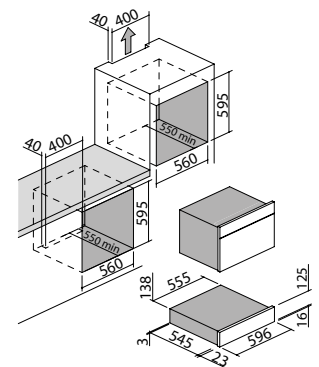

MAT ZWART RVS

art.nr. **1CEEVEN**

Accessories:

28

code **1PP60**

57

code **1KS3**

Spoelbakken by **BARAZZA**