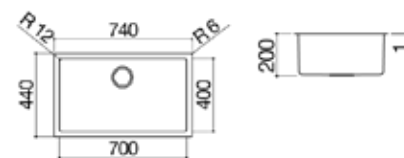

SATIN FINISH AISI 316 STAINLESS STEEL code 1LLB606

FEB FT

Accessories: 71

- extra-dik AISI 316 roestvrij staal
- Spoelbak radius "12"
- 70 x 40 x 20 h cm spoelbak
- bakuitvoering: 3" 1/2 zeefafvoer, B overloop
- onderkast voor bakken: inbouw en vlak: 50 cm onderbouw: 60 cm
- 72 x 42 cm uitgesneden + inkeping voor overloop vlak en onderbouw: zie technische fiche