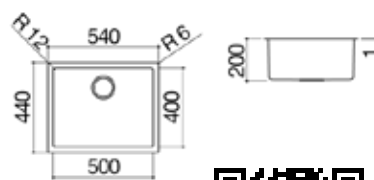

SATIN FINISH AISI 316 STAINLESS STEEL code 1QR706

FEB FT

Accessories: 71

- extra-dik AISI 316 roestvrij staal
- Spoelbak radius "12"
- bakuitvoering: 3" 1/2, korfzeef, B overloop
- onderkast voor bakken
- vlakinbouw: 50 cm
- onderbouw: 60 cm
- 40 x 40 x 20 h cm spoelbak
- 42 x 42 cm uitgesneden + inkeping voor overloop vlak en onderbouw: zie technische tekening
- 50 x 40 x 20 h cm spoelbak
- 52 x 42 cm uitgesneden + inkeping voor overloop vlak en onderbouw: zie technische fiche