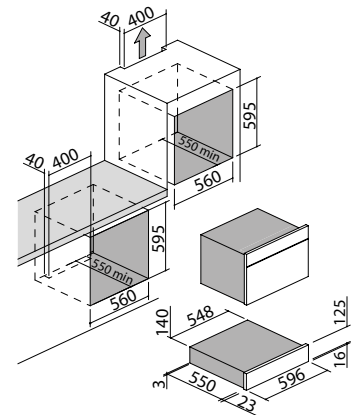

ICON EXCLUSIEVE VACUUM SEALER LADE inbouw

Icon Exclusieve built-in vacuum sealer lade
Touch Control

SISTEMA **FEEL**
Good

ICON EXCLUSIEVE WARMHOUD LADE inbouw

Icon Exclusive inbouw warmhoud lade

Airo design By **BARAZZA**

NEW energy rating **A**

Accessories: **57**

- functies: 3-traps vacuümafichting, 3-traps afdichting, 3-traps vacuümafichting voor een container, Chef-functie voor het marineren, rijpen, koude infusie en extractie van essentiële oliën
- digitale Touch Control programmer
- motor: oliepomp
- kenmerken: deksel in gehard glas, stalen kom aan de binnenkant, push-pull opening
- uitrusting: adapter voor containers, kit van 50 voedselbewaarzakken en 50 zakken voor het koken van voedsel, telescopische rails
- maximaal opgenomen vermogen: 0,24 kW