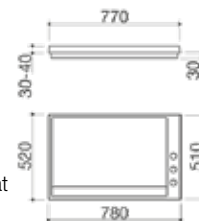

TEB

- extra dik AISI 316 roestvrij staal
- AISI 304 roestvrij staal enkele kookplaat, 6 mm dik
- dubbel thermostat
- 2 kookzones
- elektronische temperatuurregeling 50° C tot 250° C
- kookplaat activeringsindicator en thermostaat
- uitrusting: removable cooking liquid tray, Schuko-netstekker, bevestigingsclips, afdichting
- waterdichte hoes
- maximaal opgenomen vermogen: 2 kW
- uitsparing: 76 x 49 cm