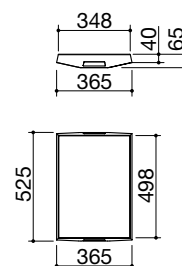

SATIN FINISH AISI 316 STAINLESS STEEL

code 1C306

Accessories:

LAB COVER 316 SINKS

flat edge built-in and flush

Airo design By **BARAZZA**

57 x 51 cm built-in and flush Lab Cover 316 sink
1 spoelbak met deksel + kraan